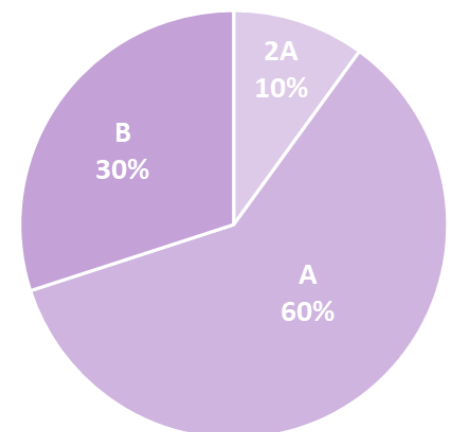

Production

In good production conditions, the yield can reach **30 T/Ha**.

The dominant fruit size is **A/AA**, with an average weight of **150-160 g**.