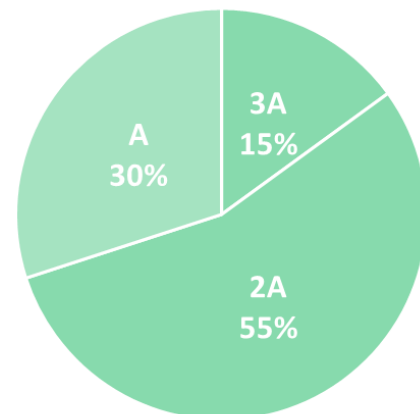

🏭 Production

In good production conditions, the yield can reach **40T/Ha.**

The dominant fruit size is **AA**, with an average weight of **200-220 g.**